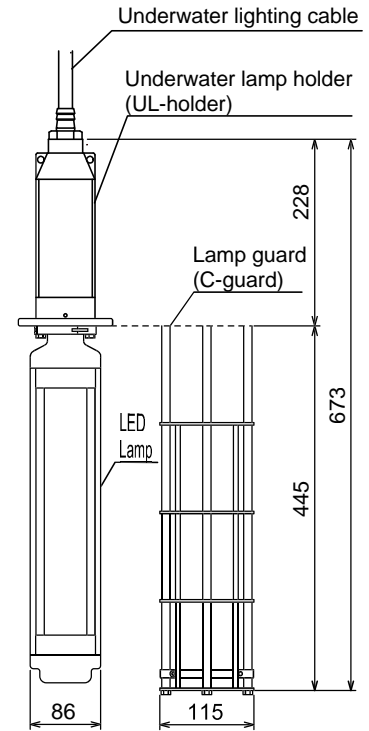

- Feature of product -

Basic Performance

- Configuration of bulb
- Replaceable bulb (existing socket)
- Usage of balanced type underwater lighting cable (Existing article)
- Available for use in existing UL lamp fittings (UL-2,3,5)
- Available for use in existing UL lamp protective guard (C-guard)
- Available for maintenance of lamp parts
- Allowable depth for water resistant 300 meter
- Gravity with lamp fittings installed 10kg
- Available for use in existing teagle for underwater lighting
- Protective function from bulb heating equipped

YOKOHAMA BRANCH

1-15-1-301 BENTENDORI NAKA-KU YOKOHAMA JAPAN

TEL (045)226-2801 FAX (045)663-8948

<http://www.takuyo-riken.co.jp>

info@takuyo-riken.co.jp

LED Underwater Light **LW-2000C1**

NEW

- Output : 2000W
- Allowable depth for water resistant 300 meter
- Gravity with lamp fittings installed 10kg (UL-2C)
- Available for balanced type underwater lighting cable (existing article)
- Available for use in existing UL lamp fittings (UL-2,3,5)
- Available for use in existing UL lamp fittings (C-guard)
- Easy to replace bulb
- Available for maintenance of bulb replacement
- Protective function from bulb heating equipped