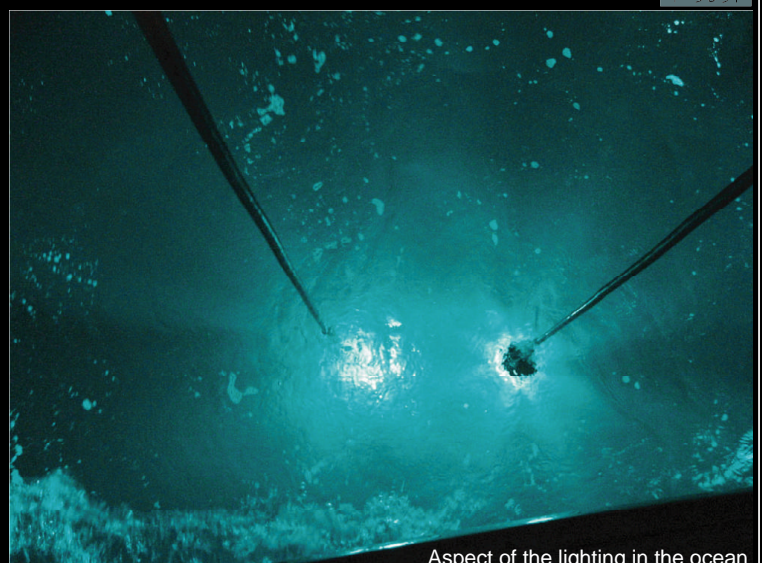

TAKUYO LED Underwater Lighting System

■ LED Underwater Light **NEW**
High Power

○ **2000W**

new

LW-2000C1

- High Power 2000W
- Flexible modulated light
- Powerful stroboscopic emission
- Available for bulb replacement
- Usage of balanced type underwater lighting cable
- Multi-lighting simultaneous control
- Various security function

- Feature of product -

Basic Performance

- Configuration of bulb
- Replaceable bulb (existing socket)
- Usage of balanced type underwater lighting cable (Existing article)
- Available for use in existing UL lamp fittings (UL-2,3,5)
- Available for use in existing UL lamp protective guard (C-guard)
- Available for maintenance of lamp parts
- Allowable depth for water resistant 300 meter
- Gravity with lamp fittings installed 10kg
- Available for use in existing teagle for underwater lighting
- Protective function from bulb heating equipped

Operationality

- Dimmer controlable range (0-100%)
- Momentary lighting / extinction
- Available for stroboscopic emission (Synchronized emission / Dimmer control)
- Store & calling up for various setting value
- Available for multi-lighting simultaneous control
- Available for control independently, switchable

LED underwater lighting system is developed in consideration of reliability with existing operating method, mass, size, shape, maintenance, water-proof pressure performance, crashworthy, exoergic structure as the process of using our existing products (lamp fittings and teagle for underwater lighting).