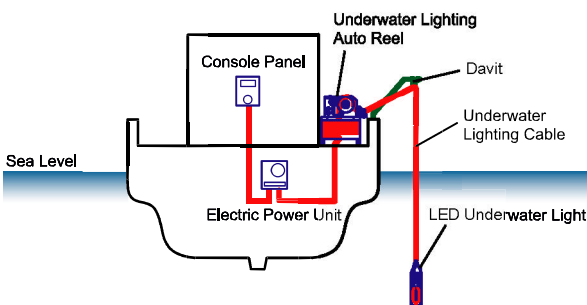

LED Electric Power Unit **LWP-2000B1**

- Input power source, Single phase 100/220V,50/60Hz
- Underwater lighting system for 1 bulb
- Available for underwater lighting with console panel connected
- The same feature and size as ballast produced by Takuyo Riken, Ltd
- Available for multi-bulb simultaneous control by connecting the electric power units.

LED Console Panel **LWC-B1**

- Dimmer controlable range : 0-100%
- Stroboscopic emission : 0.1-10Hz
- Store & calling up for various setting value
- Various alarm device equipped
- Available for control independently, switchable

System Configuration

- Underwater lighting system is connected with underwater lighting electric power unit through the existing underwater lighting cable (balanced type).
- Console panel established on the bridge is available for control to operate lighting/extinction with underwater lighting of underwater lighting systems.
- Existing auto reel for underwater lighting and davit are available for vertical movement for underwater lighting during work.
- Easy to replace existing halogen and metal halide underwater lighting system with LED underwater lighting system.